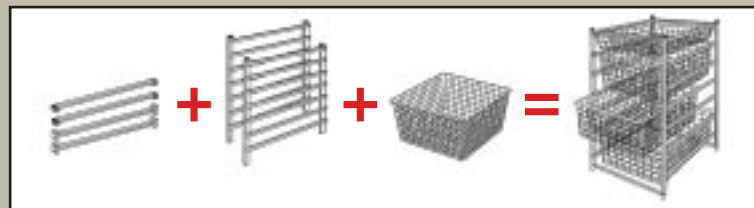

Our frames and baskets are powder coated with the finest epoxy resin for free, smooth sliding drawers.

		mini-series						
Suit frame width		250mm	350mm	450mm	550mm	350mm	450mm	550mm
Suit frame depth		540mm	540mm	540mm	540mm	440mm	440mm	440mm
 Basket Depth 85mm		125110 $16.60	135110 $14.85	145110 $15.40	155110 $16.95	134110 $12.90	144110 $13.50	145110 $15.40
 Basket Depth 185mm		125210 $18.95	135210 $18.20	145210 $20.45	155210 $22.95	134210 $16.60	144210 $17.25	145210 $20.45
 Basket Depth 285mm		125310 $26.10	135310 $26.35	145310 $28.65	155310 $33.75	134310 $22.10	144310 $22.85	145310 $28.65
		N/A	135010 $13.95	145010 $15.95	155010 $19.95	N/A	N/A	N/A

Made in Sweden, the elfa® system's heavy-gauge, epoxy-bonded finish on steel resists chipping, stains and rust. What you assemble in minutes will last a lifetime.