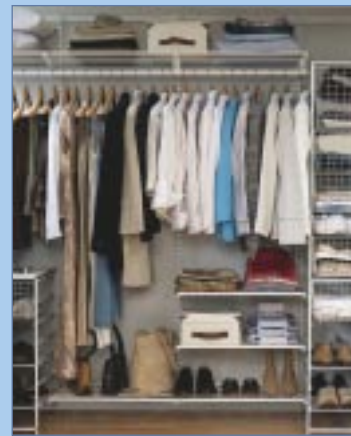

3 Steps to planning your elfa® wardrobe

STEP 1 What are your requirements?

- Measure your wardrobe. Height, width, depth, door frame to side wall and any other internal obstructing walls etc.
- Do you need 'long hanging' space for long dresses, coats etc?
- Do you need 'short hanging' space for shirts, skirts, suits, trousers etc?
- How much drawer space and what variety of drawer depth is needed?
- What type of shoe space is required? What is the best way to store them?
- Look at the type of accessories, ties, belts, hats etc you need to store.
- Any other items you need to store? Toys, sports equipment etc.