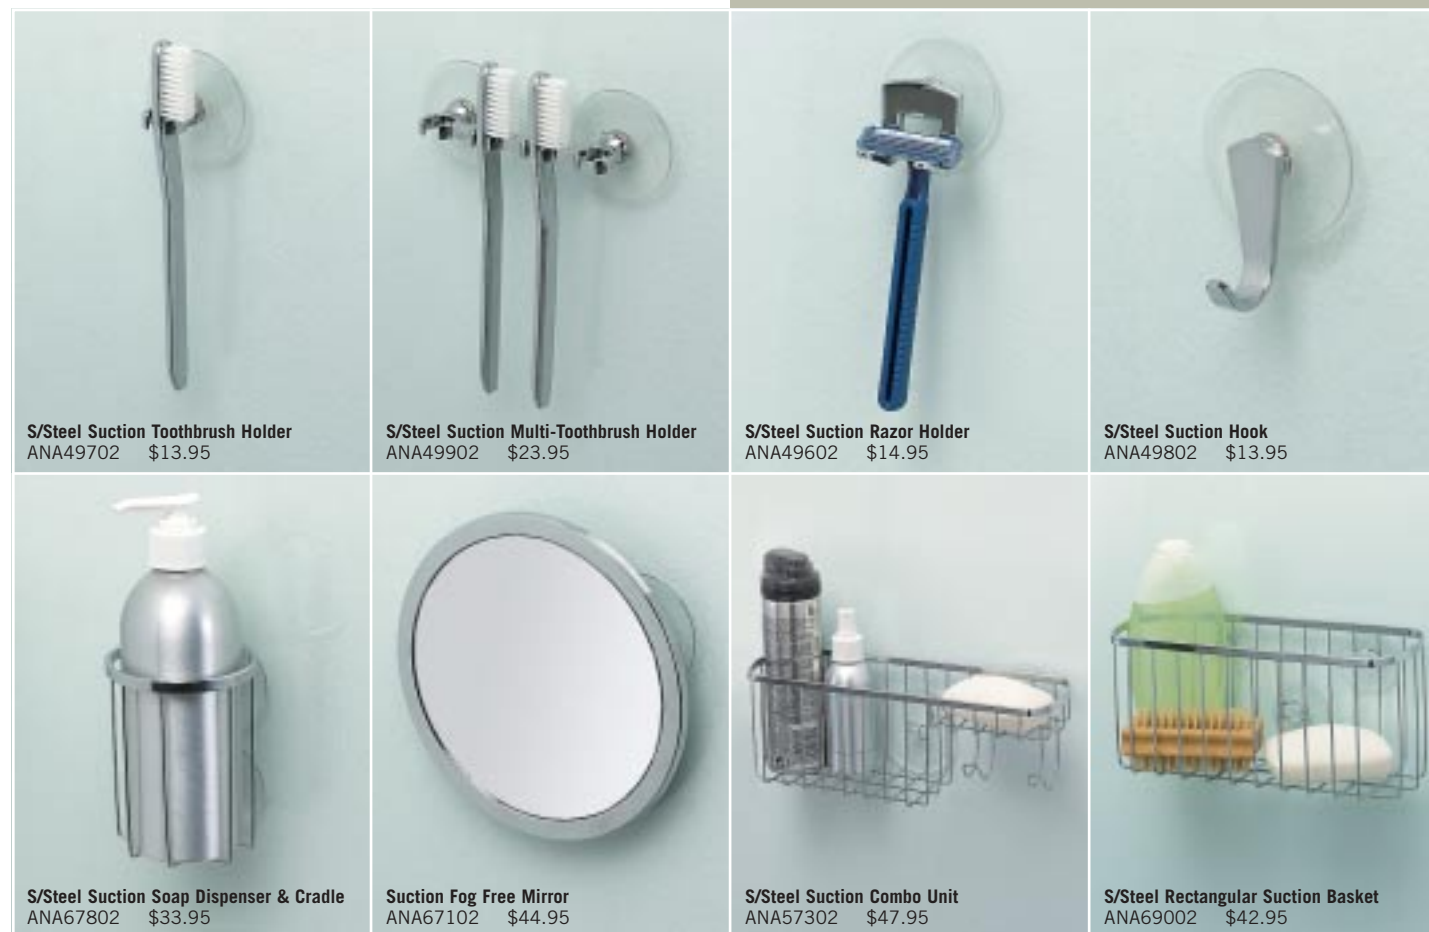

3 Bar Towel Rack
GLX301 \$76.95

Over The Toilet Chrome Storage Rack
GLX655 \$89.95

steel clean

Nothing shows up marks like stainless steel. SteelKleen removes handmarks, smears, waterspots and casual grime with one easy wipe. Surfaces are restored to a brilliant even lustre with no annoying streaks and, unlike other cleaners, SteelKleen leaves an invisible film that repels new marks and splatters.

Clear Suction Hook
ANA2860 \$5.50

Clear Suction Soap Holder
ANA2420 \$9.45

Clear Suction Razor Holder
ANA2840 \$6.95

Clear Suction Squeegee
ANA22201 \$14.95

Clear Suction Toothbrush Holder
ANA2850 \$6.95

Clear Suction
Toothbrush Holder & Cup
ANA2210 \$18.75

S/Steel Suction Toothbrush Holder
ANA49702 \$13.95

S/Steel Suction Multi-Toothbrush Holder
ANA49902 \$23.95

S/Steel Suction Razor Holder
ANA49602 \$14.95

S/Steel Suction Hook
ANA49802 \$13.95

S/Steel Suction Soap Dispenser & Cradle
ANA67802 \$33.95